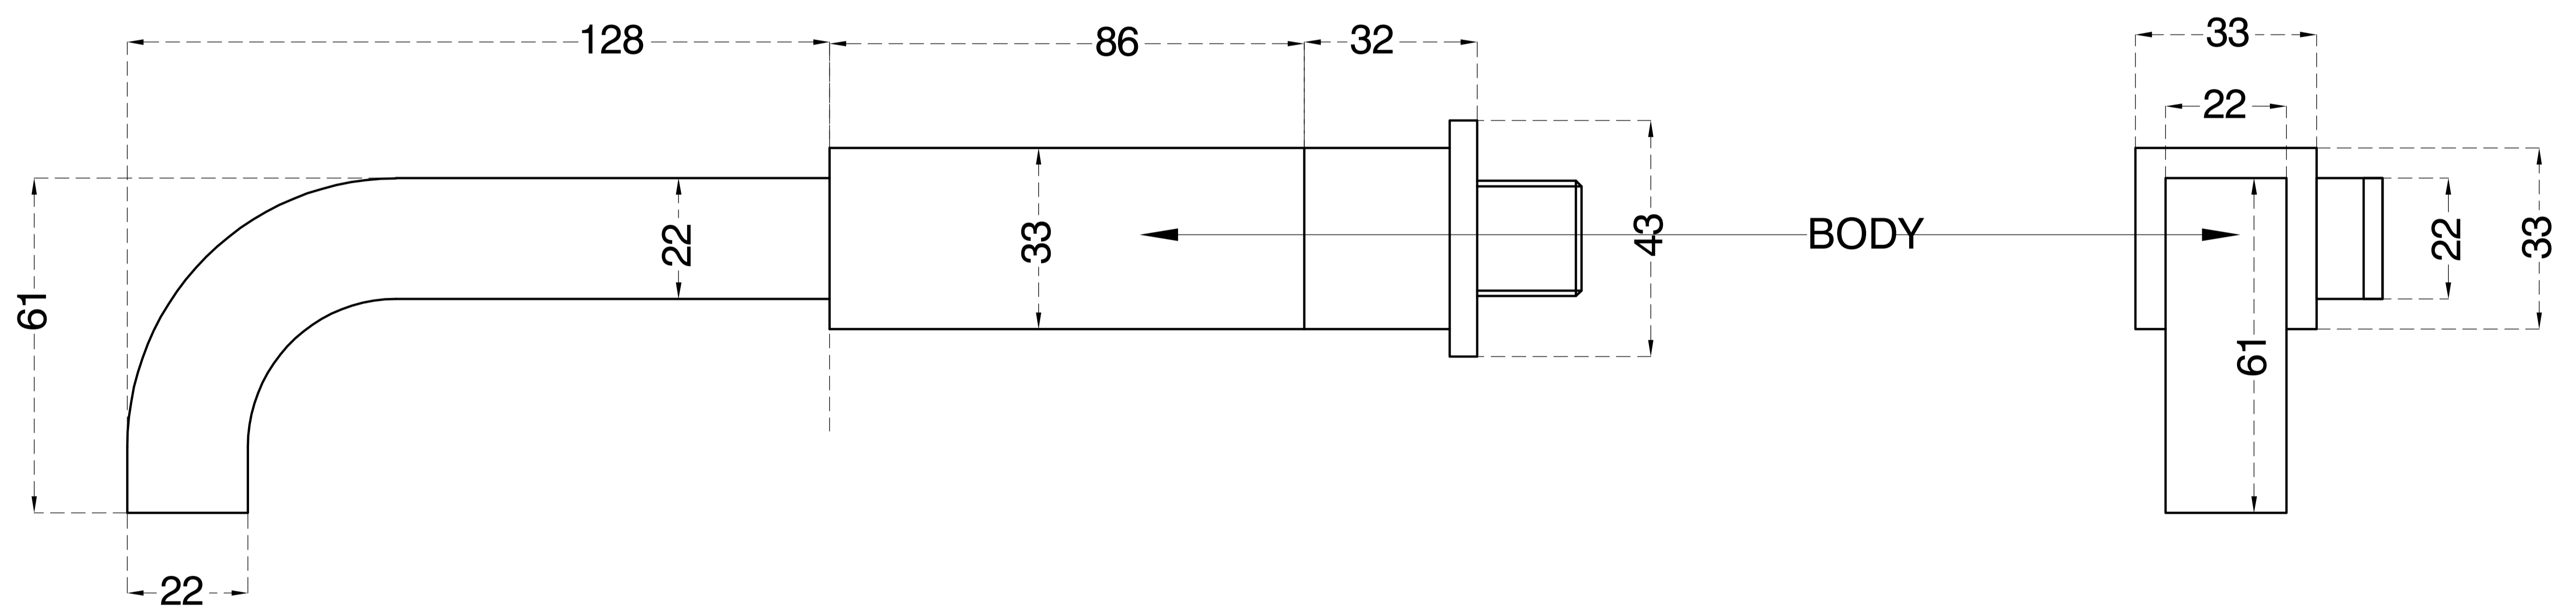

Basin Wall-Mounted Bib Tap

Product Code : 3113

Technical Drawing

SIDE ELEVATION

FRONT ELEVATION

All dimension are in **mm**